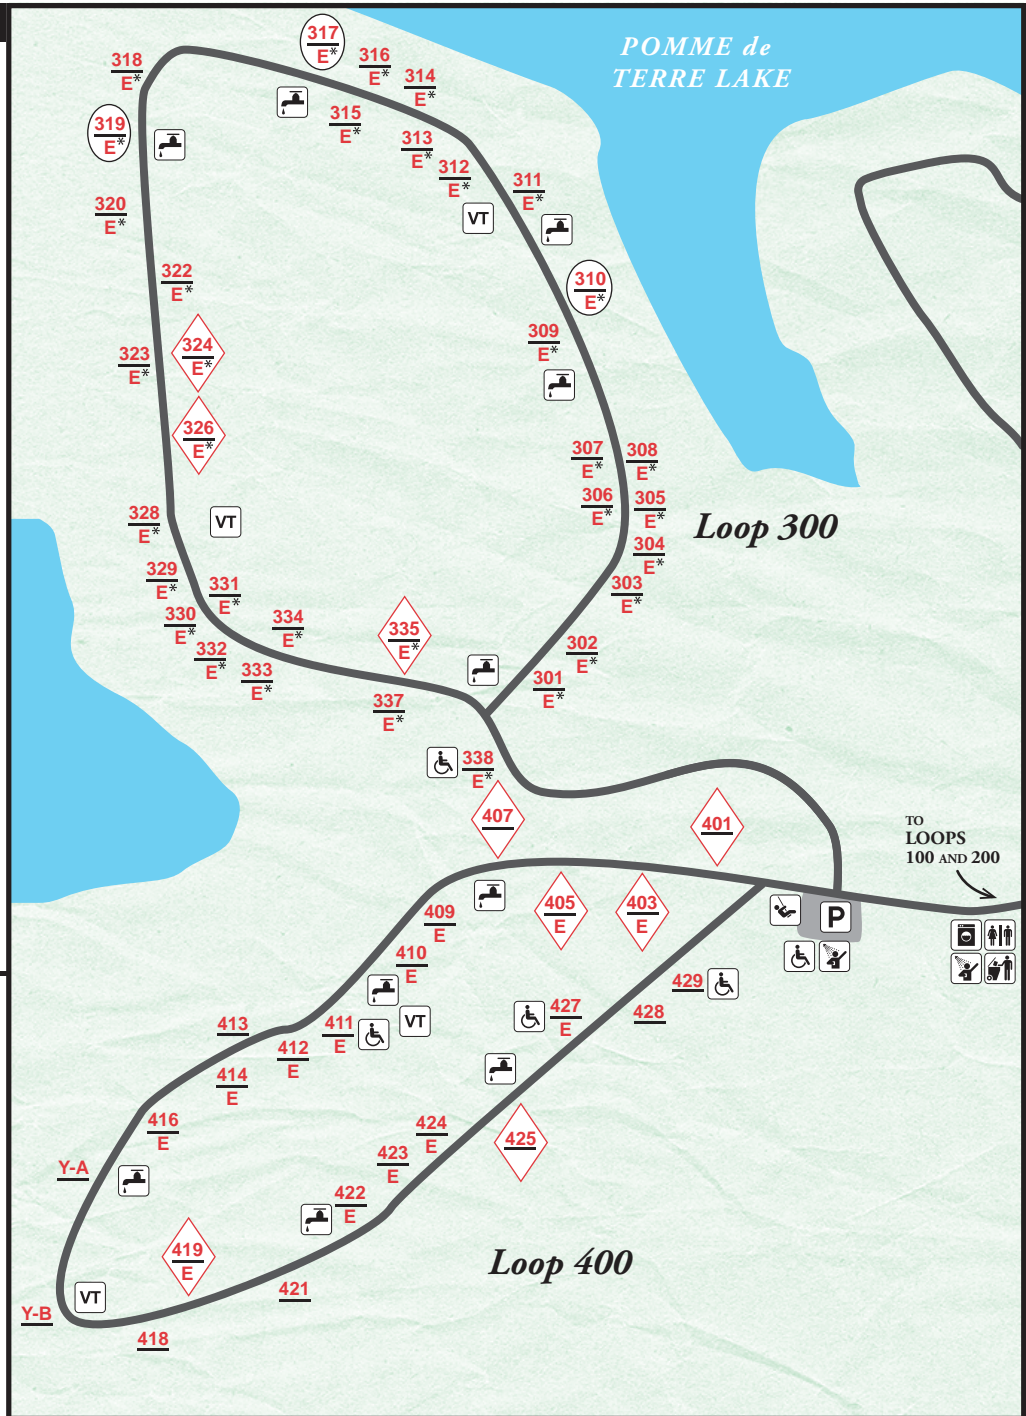

## Pittsburg Campground

### Loops 300 and 400

#### LEGEND

- # reservable site
- # basic site
- E electric site
- ◆ family site
- \* 50 amp service
- Ⓢ pull-through site
- Y yurt
- ♿ accessible
- 🚰 water
- 🚻 restroom
- 🚿 showerhouse
- 🧺 laundry
- VT vault toilet
- ♻️ trash dumpster
- 🎡 playground

*Loop 300 is closed  
December through  
February.*